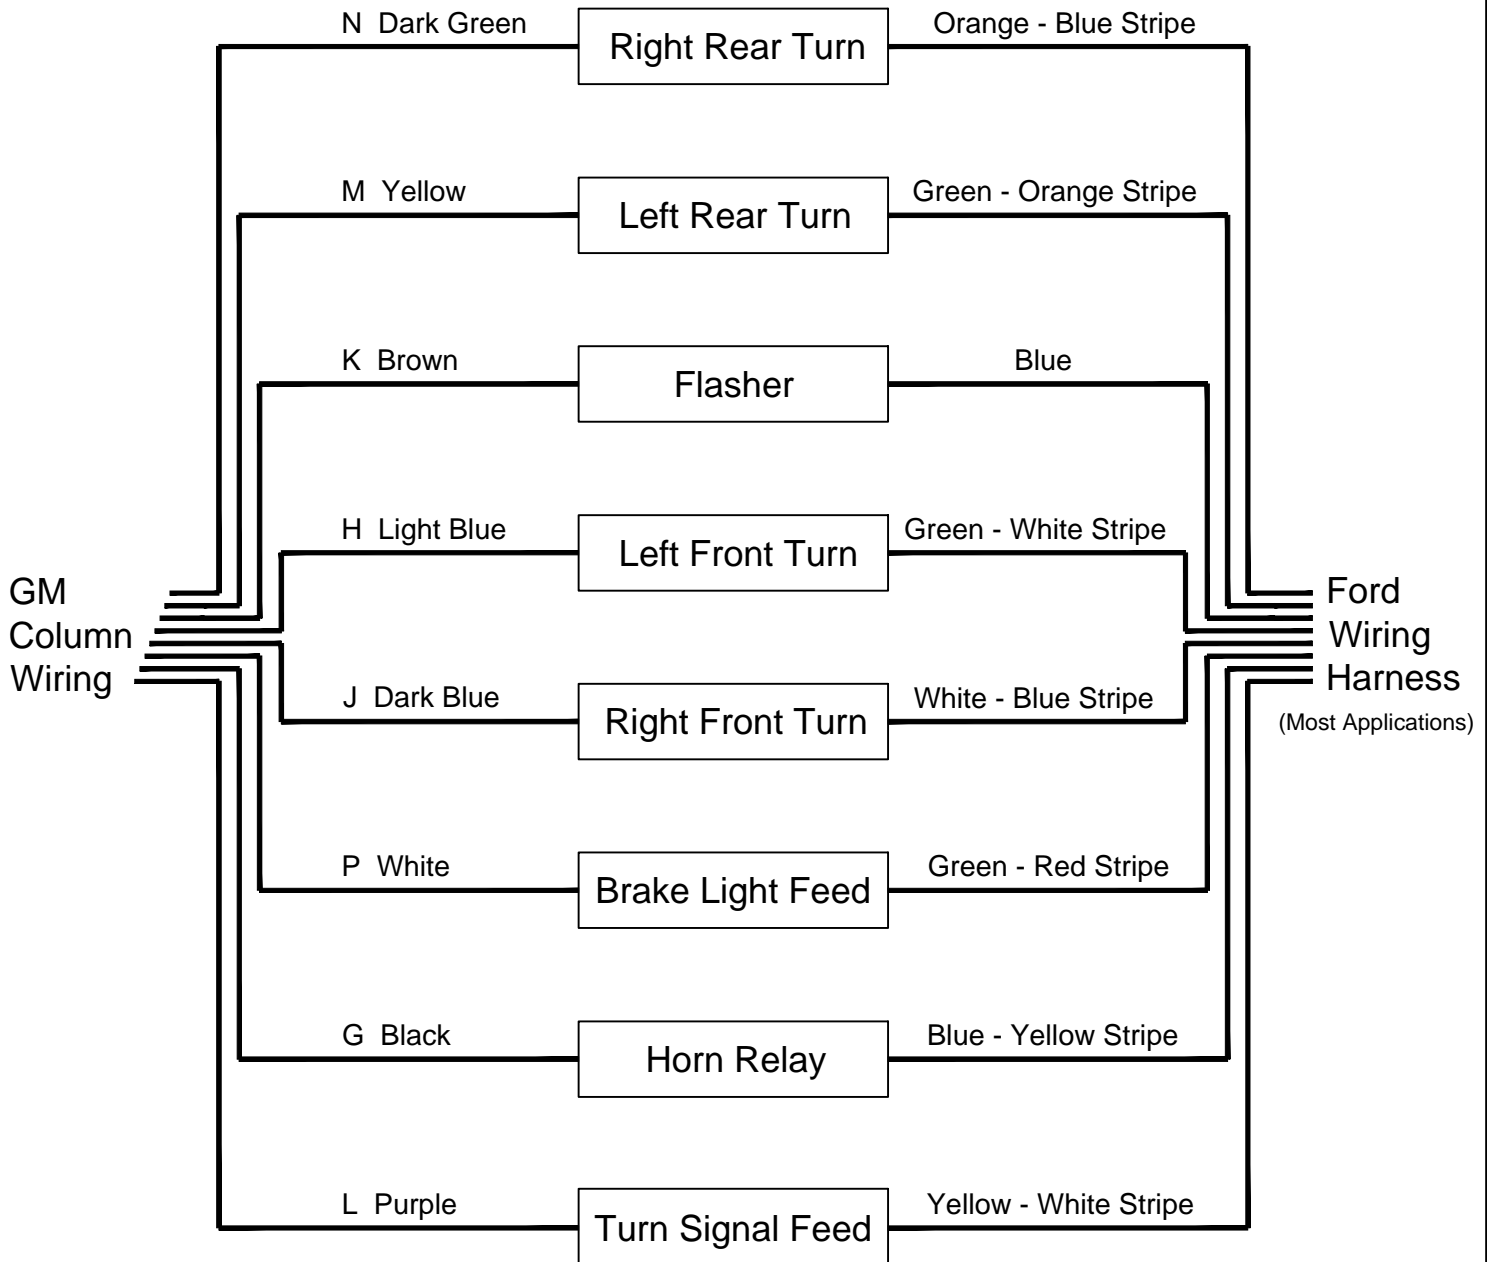

GM Wiring To Ford Wiring Harness

Depending On Year and Model, Ford Colors May Be Slightly Different.